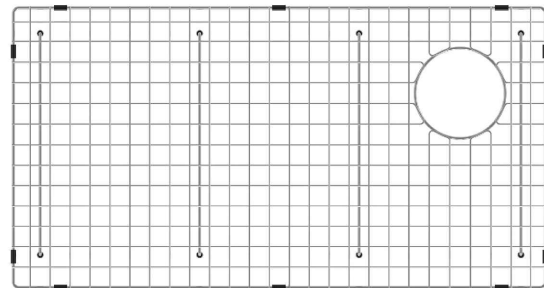

KBG-UN1-32

Stainless Steel Kitchen Sink Bottom Grid

Grid Dimensions

Overall Dimensions: 29 5/8" x 15 5/8" x 7/8"

Features

- Commercial grade stainless steel construction
- For Use with the KWU110-32 and KWU110-32/PGM kitchen sinks
- Protects bottom of sink from daily wear and tear
- Rubber feet provide additional protection

Available Finishes

- Stainless Steel
- PVD Gunmetal