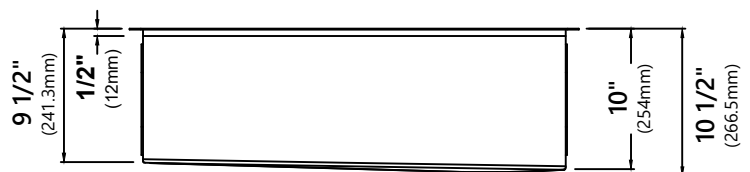

KWU110-32

32 Inch Undermount Workstation Single Bowl Stainless Steel Kitchen Sink

Kräus®

SPECIFICATION SHEET

Sink Dimensions

Overall Dimensions: 32" x 19"

Bowl Dimensions: 30" x 16"

Sink Depth: 10"

Features

- 16 Gauge Stainless Steel Construction
- Single Bowl Undermount Sink
- Required Minimum Cabinet Size: 36" Left to Right, 24" Front to Back
- Rear Off-Set Drain
- 3 1/2" Drain Opening
- NoiseDefend Undercoating and Sound Dampening Pads

Accessories Included

- Strainer ST-1
- Cover Cap STC-2
- Bottom Grid KBG-UN1-32
- Rolling Mat KRM-11BL
- Cutting board KCB-WS103BB
- Cut-Out Template
- Mounting Hardware

CODES/STANDARDS:

Product Certification

cUPC (ASME A112.19.3/CSA B45.4)

NOTE: It is not recommended to install this sink with a negative reveal. Doing so will prohibit the use of any workstation accessories as they will not fit.

Warranty

Kraus Limited Lifetime Warranty

see website for details www.kraususa.com

Kraus USA Customer Service

1.800.775.0703 | customerservice@kraususa.com

REV. January 26, 2021