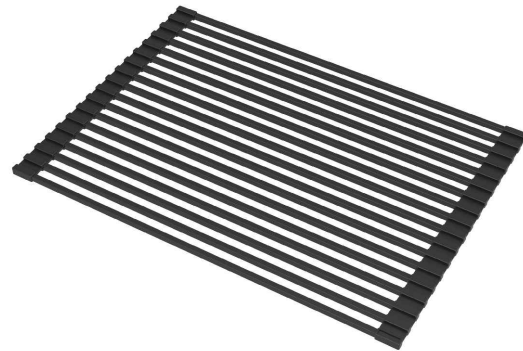

KRM-11

Multipurpose Roll-Up Dish Drying Rack

Rolling Mat Dimensions

Overall Dimensions: 16 7/8" x 12" x 3/8"

Features

- Roll-up over-the-sink drying rack
- Stainless steel construction with non-slip silicone coating
- Rolls up into a compact cylinder for storage
- Dishwasher safe
- Heat-safe up to 400° F
- Holds up to 85 lbs
- BPA-free and FDA-approved
- For Use with KFR4-33, KGF1-30, KGF1-33, KGF2-30, KGF2-33, KWF210-30, KWF210-33, KWF210-36, KWF410-30, KWF410-33, KWF410-36, KWT310-30, KWT310-33, KWT311-25, KWU110-27, KWU110-30, KWU110-32, KWU111-17, KWU111-23, KWU112-33, KWU120-45 and KWU210-57 kitchen sinks

Available Colors

- Black
- Brown
- Dark Blue
- Dark Grey
- Light Grey
- Aqua
- Green
- Red
- Yellow

Warranty

Kraus One Year Limited Warranty
see website for details www.kraususa.com