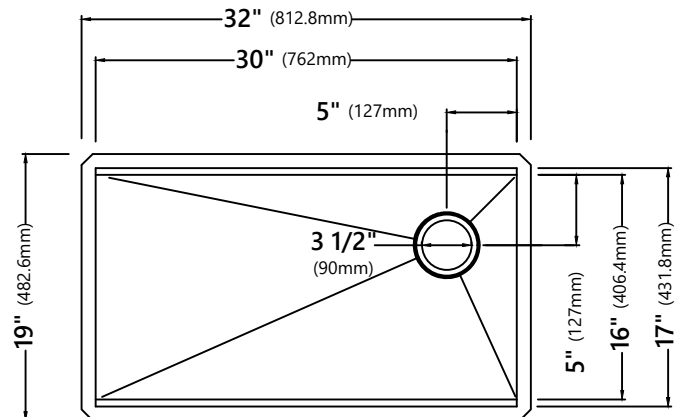

KWU110-32

32 Inch Undermount Workstation Single Bowl Stainless Steel Kitchen Sink

Kräus®

SPECIFICATION SHEET

Sink Dimensions

Overall Dimensions: 32" x 19"

Bowl Dimensions: 30" x 16"

Sink Depth: 10"

Features

- 16 Gauge Stainless Steel Construction
- Single Bowl Undermount Sink
- Required Minimum Cabinet Size: 36" Left to Right, 24" Front to Back
- Rear Off-Set Drain
- 3 1/2" Drain Opening
- NoiseDefend Undercoating and Sound Dampening Pads

Accessories Included

- Strainer ST-1
- Cover Cap STC-2
- Bottom Grid KBG-UN1-32
- Rolling Mat KRM-11BL
- Cutting board KCB-WS103BB
- Cut-Out Template
- Mounting Hardware

CODES/STANDARDS:

Product Certification

cUPC (ASME A112.19.3/CSA B45.4)

NOTE: It is not recommended to install this sink with a negative reveal. Doing so will prohibit the use of any workstation accessories as they will not fit.

Warranty

Kraus Limited Lifetime Warranty

see website for details www.kraususa.com

Kraus USA Customer Service

1.800.775.0703 | customerservice@kraususa.com

REV. January 26, 2021